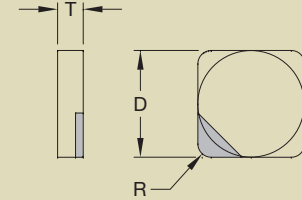

### Stocked Sizes:\*

- 1 = 1 Edge
- 2 = 2 Edges
- 3 = 3 Edges
- 4 = 4 Edges
- 6 = 6 Edges
- FT = Full Top PCBN
- S = Solid PCBN

### Blank Sizes:

- X = 0.020 Depth of Cut
- Z = 0.100 Depth of Cut

BLANK SIZE	Type		PCBN (Grades)								Dimensions (Inches)			
	ANSI	ISO	SC	SCI	SI	HC1	HC2	HC3	S	D	T	R	H	
	SNG432	SNG120408	2,4				2,4				0.500	0.188	0.031	-
	SNG433	SNG120412	2,4				2,4				0.500	0.188	0.047	-